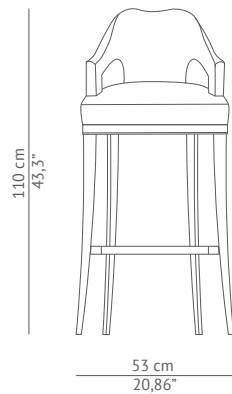

### DIMENSIONS

|                |                |
|----------------|----------------|
| WIDTH          | 53 cm   20,86" |
| DEPTH          | 53 cm   20,86" |
| HEIGHT         | 110 cm   43,3" |
| SEAT HEIGHT    | 78 cm   30,70" |
| SEAT DEPTH     | 46 cm   18,11" |
| ARMREST HEIGHT | 93 cm   36,61" |

### FABRIC / LEATHER REQUEST

|     |   |
|-----|---|
| COM | 2 mts   78,74" (Standard width 1,40mts   55") |
| COL | 30,08 sq ft                                   |

### PACKAGING

|            |   |
|------------|---|
| DIMENSIONS | W 60 cm   23,62" D 60 cm   23,62" H 117 cm   46,06" |
| VOLUME     | 0,45m <sup>3</sup>   15,89ft <sup>3</sup>           |
| WEIGHT     | 23kg   50,70 lbs                                    |