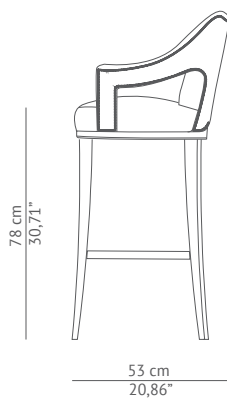

## N°20 | BAR CHAIR

Symbol of knowledge and rebirth, N°20 bar chair was raised through a long journey of a total set of 24 prototypes intended to reinterpret the forces of nature. N°20 distinguishes itself for its attitude represented in its fabric, a beautiful and standing out velvet, and its structure that embraces us with strength and determination, like Mother Nature.

### DIMENSIONS

|                |                |
|----------------|----------------|
| WIDTH          | 53 cm   20,86" |
| DEPTH          | 53 cm   20,86" |
| HEIGHT         | 110 cm   43,3" |
| SEAT HEIGHT    | 78 cm   30,70" |
| SEAT DEPTH     | 46 cm   18,11" |
| ARMREST HEIGHT | 93 cm   36,61" |

### FABRIC / LEATHER REQUEST

|     |   |
|-----|---|
| COM | 2 mts   78,74" (Standard width 1,40mts   55") |
| COL | 30,08 sq ft                                   |

### PACKAGING

|            |   |
|------------|---|
| DIMENSIONS | W 60 cm   23,62" D 60 cm   23,62" H 117 cm   46,06" |
| VOLUME     | 0,45m <sup>3</sup>   15,89ft <sup>3</sup>           |
| WEIGHT     | 23kg   50,70 lbs                                    |