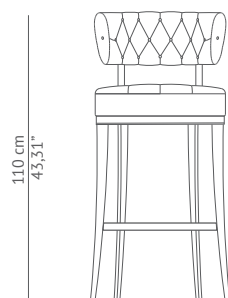

78 cm  
30,71"

53 cm  
20,87"

110 cm  
43,31"

53 cm  
20,87"

### DIMENSIONS

WIDTH	51 cm   20,07"
DEPTH	55 cm   21,65"
HEIGHT	110 cm   43,31"
SEAT HEIGHT	82 cm   32,28"
SEAT DEPTH	42 cm   16,53"

### PACKAGING

DIMENSIONS	W 60 cm   23,62" D 60 cm   23,62" H 117 cm   46,06"
VOLUME	0,42m <sup>3</sup>   14,09ft <sup>3</sup>
WEIGHT	20 kg   44,09 lbs