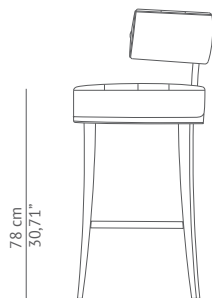

78 cm  
30,71"

53 cm  
20,87"

110 cm  
43,31"

53 cm  
20,87"

### DIMENSIONS

WIDTH	51 cm   20,07"
DEPTH	55 cm   21,65"
HEIGHT	110 cm   43,31"
SEAT HEIGHT	82 cm   32,28"
SEAT DEPTH	42 cm   16,53"

### PACKAGING

DIMENSIONS	W 60 cm   23,62" D 60 cm   23,62" H 117 cm   46,06"
VOLUME	0,42m <sup>3</sup>   14,09ft <sup>3</sup>
WEIGHT	20 kg   44,09 lbs