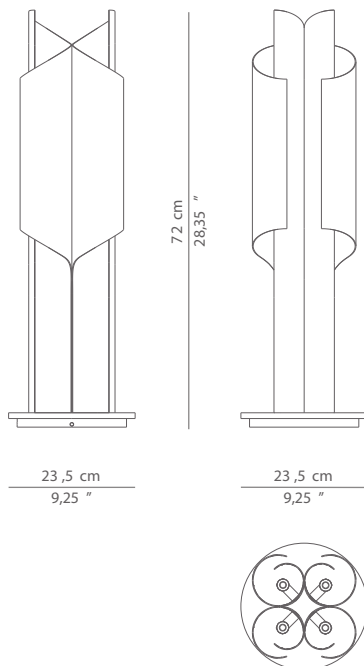

DIMENSIONS

DIAMETER 23,5 cm | 9,25"
HEIGHT 72 cm | 27,60"

MATERIALS
Gold plated brass

TECHNICAL SPECIFICATIONS

BULB HOLDERS 4 x G9 (EU/UK), G9 (USA) bulb
VOLTAGE 220 V - 240 V
WATTAGE 25 watts per bulb
WEIGHT 14 kg | 30,9 lb

Certificate

PRODUCT OPTIONS
Nickel plated; Copper plated; Aged brushed brass.

PACKAGING

DIMENSIONS W 29 cm | 11,4" D 29 cm | 11,4" H 77 cm | 30,3"
VOLUME 0,06 m³ | 2,11 ft³
WEIGHT 15 kg | 33 lb

LEAD TIME

Production lead time is of 12 weeks, delivery time not included. For orders of larger quantities BRABBU CONTRACT reserves the right to agree with the client on a different lead time.