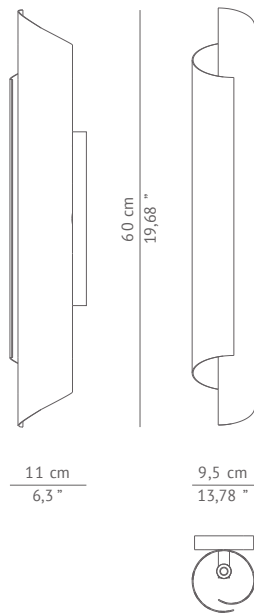

DIMENSIONS

WIDTH	9,5 cm 3,74"
DEPTH	12 cm 4,70"
HEIGHT	60 cm 23,62"

MATERIALS

Gold plated brass

TECHNICAL SPECIFICATIONS

BULB HOLDERS	2 x G9 (EU/UK), G9 (USA) bulb
VOLTAGE	220 V - 240 V
WATTAGE	25 watts per bulb
WEIGHT	3 kg 6,61 lb

Certificate

PRODUCT OPTIONS

Nickel plated; Copper plated.

PACKAGING

DIMENSIONS	W 15 cm 5,9" D 16 cm 6,3" H 65 cm 25,6"
VOLUME	0,01 m ³ 0,53 ft ³
WEIGHT	3 kg 6,61 lb

LEAD TIME

Production lead time is of 12 weeks, delivery time not included. For orders of larger quantities BRABBU CONTRACT reserves the right to agree with the client on a different lead time.