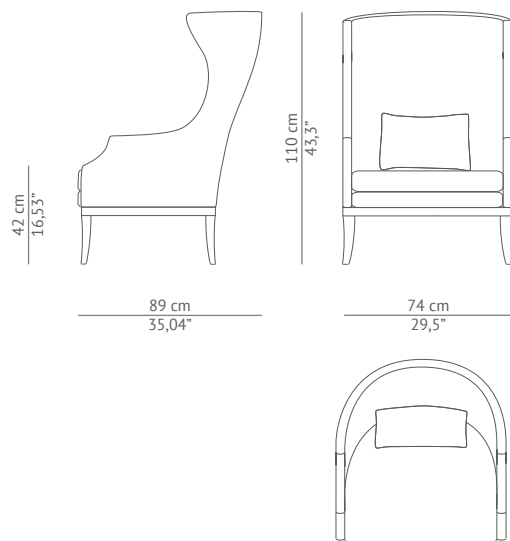

DIMENSIONS

WIDTH	75 cm 29,50"
DEPTH	80 cm 30,50"
HEIGHT	110 cm 43,3"
SEAT HEIGHT	42 cm 16,53"
SEAT DEPTH	53 cm 20,87"
ARMREST HEIGHT	59 cm 23,20"

MATERIALS

FABRIC	Synthetic leather
FABRIC REFERENCE	BB LERIDA I- Colour 4
FABRIC NEEDED	7 mts 275,6" (Standard width 1,40mts 55")
LEGS	Painted in aged brown
NAILS	Aged gold

FABRIC / LEATHER REQUEST

COM	7 mts 275,6" (Standard width 1,40mts 55")
COL	125,5 sq ft

PRODUCT OPTIONS

FABRIC	BB LERIDA I- Colour 3; 5
LEGS	Painted in wenge color; Painted in aged brown

PACKAGING

DIMENSIONS	W 80 cm 31,50" D 96 cm 37,8" H 116 cm 45,7"
VOLUME	0,89 m ³ 30,37 ft ³
WEIGHT	33 kg 72,75 lb