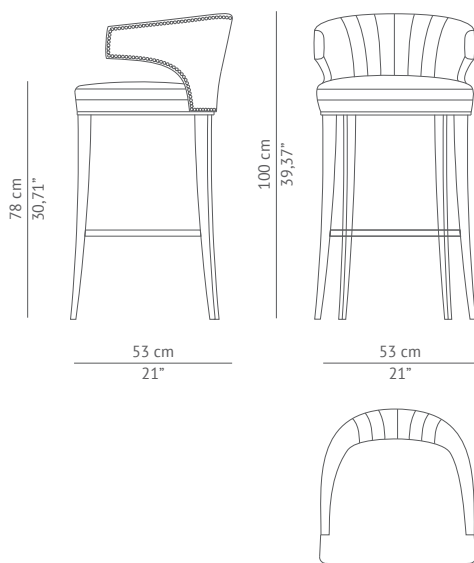

### DIMENSIONS

|                |                 |
|----------------|-----------------|
| WIDTH          | 57 cm   22,44"  |
| DEPTH          | 55 cm   21,65"  |
| HEIGHT         | 100 cm   39,37" |
| SEAT HEIGHT    | 82 cm   32,28"  |
| SEAT DEPTH     | 42 cm   16,53"  |
| ARMREST HEIGHT | 97 cm   38,18"  |

### FABRIC / LEATHER REQUEST

|     |   |
|-----|---|
| COM | 2 mts   78,74" (Standard width 1,40mts   55") |
| COL | 30,08 sq ft                                   |

### PACKAGING

|            |   |
|------------|---|
| DIMENSIONS | W 60 cm   50" D 60 cm   50" H 107 cm   42,12" |
| VOLUME     | 0,38m <sup>3</sup>   13,41ft <sup>3</sup>     |
| WEIGHT     | 23kg   50,70 lbs                              |