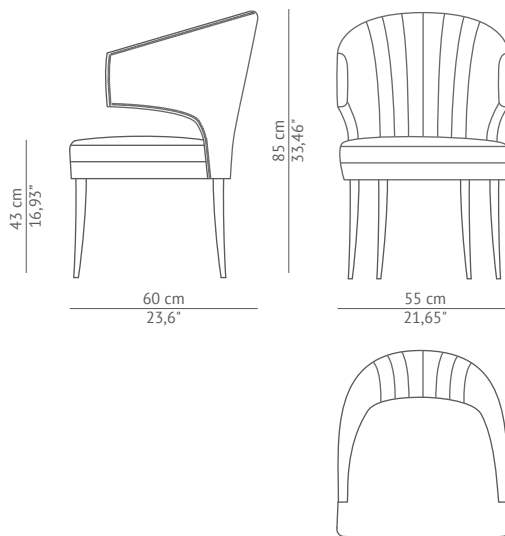

### DIMENSIONS

WIDTH	57,5 cm   22,63"
DEPTH	57,5 cm   22,63"
HEIGHT	78,5 cm   30,90"
SEAT HEIGHT	48 cm   18,89"
SEAT DEPTH	47 cm   18,50"
ARMREST HEIGHT	75 cm   29,52"

### FABRIC / LEATHER REQUEST

COM	2 mts   79" (Standard width 1,40mts   55")
COL	33 sq ft

### PACKAGING

DIMENSIONS	W 62 cm   24,40" D 67 cm   26,37" H 92 cm   36,22"
VOLUME	0,38m <sup>3</sup>   13,41 ft <sup>3</sup>
WEIGHT	20kg   44,09 lbs