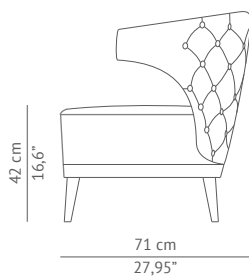

DIMENSIONS

WIDTH	79 cm 31,10"
DEPTH	71 cm 27,95"
HEIGHT	79 cm 31,10"
SEAT HEIGHT	42 cm 16,60"
SEAT DEPTH	55 cm 21,65"

MATERIALS

FABRIC	Synthetic leather
FABRIC REFERENCE	BB LERIDA I- Colour 3
FABRIC NEEDED	4,5 mts 178" (Standard width 1,40mts 55")
LEGS	Painted in aged brown

FABRIC / LEATHER REQUEST

COM	4,5 mts 178" (Standard width 1,40mts 55")
COL	72 sq ft

PRODUCT OPTIONS

FABRIC	BB LERIDA I- Colour 7; 8
LEGS	Painted in wenge color; Painted in aged brown

PACKAGING

DIMENSIONS	W 86 cm 33,85" D 78 cm 30,70" H 86 cm 33,85"
VOLUME	0,57m ³ 20,12 ft ³
WEIGHT	32kg 70,55 lbs