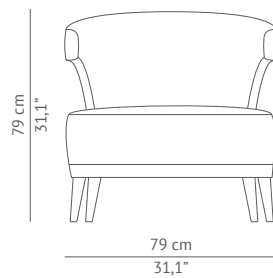

DIMENSIONS

WIDTH	79 cm 31,10"
DEPTH	71 cm 27,95"
HEIGHT	79 cm 31,10"
SEAT HEIGHT	42 cm 16,60"
SEAT DEPTH	55 cm 21,65"

MATERIALS

FABRIC	Synthetic leather
FABRIC REFERENCE	BB LERIDA I- Colour 3
FABRIC NEEDED	4,5 mts 178" (Standard width 1,40mts 55")
LEGS	Painted in aged brown

FABRIC / LEATHER REQUEST

COM	4,5 mts 178" (Standard width 1,40mts 55")
COL	72 sq ft

PRODUCT OPTIONS

FABRIC	BB LERIDA I- Colour 7; 8
LEGS	Painted in wenge color; Painted in aged brown

PACKAGING

DIMENSIONS	W 86 cm 33,85" D 78 cm 30,70" H 86 cm 33,85"
VOLUME	0,57m ³ 20,12 ft ³
WEIGHT	32kg 70,55 lbs