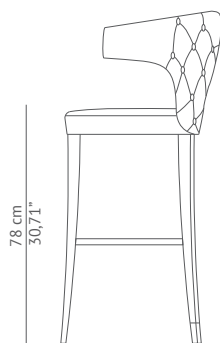

BB CONTRACT

by BRABBU

CASEGOODS UPHOLSTERY LIGHTING RUGS

KANSAS | BAR CHAIR

Each spring 1866 to 1885 cowboys drove from the Texas ranges to rail heads in Kansas. KANSAS bar chair, in synthetic leather, is a tribute to their courage.

78 cm
30,71"

110 cm
43,31"

53 cm
20,87"

53 cm
20,87"

DIMENSIONS

WIDTH	57 cm 22,40"
DEPTH	56 cm 20,50"
HEIGHT	105 cm 41,30"
SEAT HEIGHT	78 cm 30,71"
SEAT DEPTH	46 cm 18,10"

MATERIALS

FABRIC	Synthetic leather
FABRIC REFERENCE	BB LERIDA I - Colour 3
FABRIC NEEDED	2 mts 78,74" (Standard width 1,40mts 55")
LEGS	Painted in aged brown

FABRIC / LEATHER REQUEST

COM	2 mts 78,74" (Standard width 1,40mts 55")
COL	30,08 sq ft

PRODUCT OPTIONS

FABRIC	BB LERIDA I - Colour 2; 8
LEGS	Painted in wenge colour; Painted in aged brown

PACKAGING

DIMENSIONS	W 60 cm 23,62" D 60 cm 23,62" H 117 cm 46,06"
VOLUME	0,42m ³ 14,83ft ³
WEIGHT	20 kg 44,09 lbs