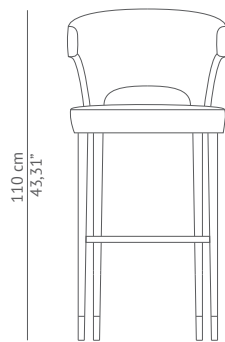

78 cm
30,71"

110 cm
43,31"

53 cm
20,87"

53 cm
20,87"

DIMENSIONS

WIDTH	57 cm 22,40"
DEPTH	56 cm 20,50"
HEIGHT	105 cm 41,30"
SEAT HEIGHT	78 cm 30,71"
SEAT DEPTH	46 cm 18,10"

MATERIALS

FABRIC	Synthetic leather
FABRIC REFERENCE	BB LERIDA I - Colour 3
FABRIC NEEDED	2 mts 78,74" (Standard width 1,40mts 55")
LEGS	Painted in aged brown

FABRIC / LEATHER REQUEST

COM	2 mts 78,74" (Standard width 1,40mts 55")
COL	30,08 sq ft

PRODUCT OPTIONS

FABRIC	BB LERIDA I - Colour 2; 8
LEGS	Painted in wenge colour; Painted in aged brown

PACKAGING

DIMENSIONS	W 60 cm 23,62" D 60 cm 23,62" H 117 cm 46,06"
VOLUME	0,42m ³ 14,83ft ³
WEIGHT	20 kg 44,09 lbs