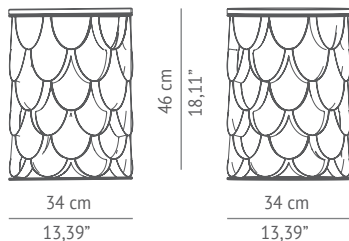

## KOI | SIDE TABLE

KOI carp is a recurring symbol of Japanese culture, highly appreciated by its decorative purposes, not only in water gardens but also in Irezumi practice or, most commonly, in tattoos. Its natural colour mutations reveal their capacity to adapt, just like the set of KOI tables with table tops in glass or marble that you can choose to better fit in your ambiances. The KOI scales from the sides of the tables shine and reflect - on its brass surface - the sun caught throughout the clear water. KOI and the Japanese word for love or affection are homophones, making the carp also a symbol of love and friendship.

### DIMENSIONS

WIDTH	34 cm   13,39"
DEPTH	34 cm   13,39"
HEIGHT	47 cm   18,50"

### PACKAGING

DIMENSIONS	W 41 cm   16,14" D 41 cm   16,14" H 53 cm   20,87"
VOLUME	0,09 m <sup>3</sup>   3,18ft <sup>3</sup>
WEIGHT	15kg   33,07lbs