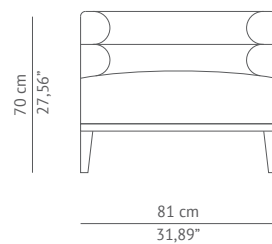

DIMENSIONS

WIDTH	82 cm 32,28"
DEPTH	74 cm 29,13"
HEIGHT	73 cm 28,74"
SEAT HEIGHT	43 cm 16,92"
SEAT DEPTH	61 cm 24,01"
ARMREST HEIGHT	73 cm 28,74"

MATERIALS

FABRIC	Twill
FABRIC REFERENCE	BB DARIEN II - Colour 10
FABRIC NEEDED	4,50 mts 178" (Standard width 1,40mts 55")
LEGS	Painted in wenge color
NAILS	Bronze renaissance

PACKAGING

DIMENSIONS	W 90 cm 35,43" D 80 cm 31,5" H 86 cm 33,85"
VOLUME	0,62 m ³ 21,9 ft ³
WEIGHT	43 kg 33,07 lb

LEAD TIME

Production lead time is of 12 weeks, delivery time not included. For orders of larger quantities BRABBU CONTRACT reserves the right to agree with the client on a different lead time.