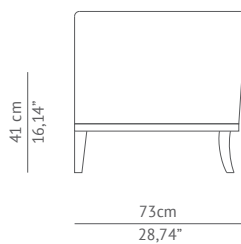

DIMENSIONS

WIDTH	82 cm 32,28"
DEPTH	74 cm 29,13"
HEIGHT	73 cm 28,74"
SEAT HEIGHT	43 cm 16,92"
SEAT DEPTH	61 cm 24,01"
ARMREST HEIGHT	73 cm 28,74"

MATERIALS

FABRIC	Twill
FABRIC REFERENCE	BB DARIEN II - Colour 10
FABRIC NEEDED	4,50 mts 178" (Standard width 1,40mts 55")
LEGS	Painted in wenge color
NAILS	Bronze renaissance

PACKAGING

DIMENSIONS	W 90 cm 35,43" D 80 cm 31,5" H 86 cm 33,85"
VOLUME	0,62 m ³ 21,9 ft ³
WEIGHT	43 kg 33,07 lb

LEAD TIME

Production lead time is of 12 weeks, delivery time not included. For orders of larger quantities BRABBU CONTRACT reserves the right to agree with the client on a different lead time.