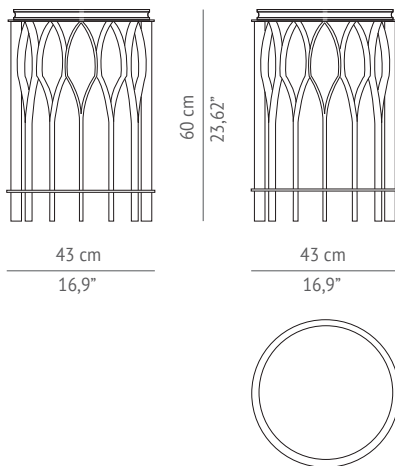

MECCA | SIDE TABLE

Mosques are majestic architectural works, places for pilgrimage and spiritual cult. Inspired by this, is MECCA side table, whose brass columns resemble the architectural heritage from the mosques, believing in this way that all piece sparkles from inside to outside. On the base stands a black marble top, keeping all the structure balance and united. MECCA side table will enhance your interior decoration, livening up your own home rituals of living, resting and receiving your guests.

DIMENSIONS

WIDTH	43 cm 16,90"
DEPTH	43 cm 16,90"
HEIGHT	60 cm 23,62"

MATERIALS

Base: Brushed aged brass
Top: Marble Nero Marquina

PACKAGING

DIMENSIONS	W 50 cm 19,69" D 50 cm 19,69" H 67 cm 26,38"
VOLUME	0,17 m ³ 6ft ³
WEIGHT	31kg 68,34lbs

PRODUCT OPTIONS

Base: Polished stainless steel; Matte stainless steel

LEAD TIME

Production lead time is of 12 weeks, delivery time not included. For orders of larger quantities BRABBU CONTRACT reserves the right to agree with the client on a different lead time.