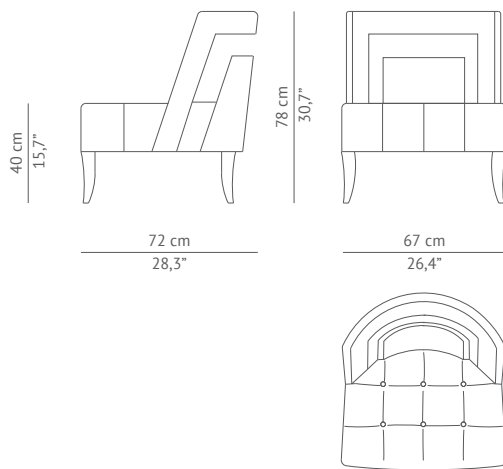

DIMENSIONS

WIDTH	67 cm 26,40"
DEPTH	75 cm 29,50"
HEIGHT	77 cm 30,30"
SEAT HEIGHT	43 cm 16,90"
SEAT DEPTH	58 cm 22,80"

MATERIALS

FABRIC	Cotton velvet
FABRIC REFERENCE	BB MOSS VIII- Colour 23
FABRIC NEEDED	3,50 mts 138" (Standard width 1,40mts 55")
LEGS	Painted in aged brown
NAILS	Bronze renaissance

PACKAGING

DIMENSIONS	W 87 cm 34,25" D 80 cm 31,5" H 98 cm 38,6"
VOLUME	0,68 m ³ 24,01 ft ³
WEIGHT	32 kg 70,55 lb

LEAD TIME

Production lead time is of 12 weeks, delivery time not included. For orders of larger quantities BRABBU CONTRACT reserves the right to agree with the client on a different lead time.