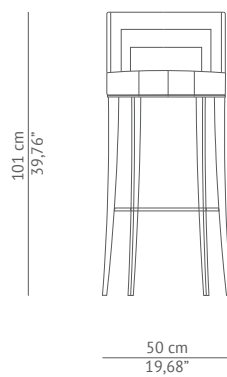

### DIMENSIONS

WIDTH	52 cm   20,47"
DEPTH	51 cm   20,07"
HEIGHT	102 cm   40,15"
SEAT HEIGHT	82 cm   32,28"
SEAT DEPTH	41 cm   16,14"

### FABRIC / LEATHER REQUEST

COM	2 mts   78,74" (Standard width 1,40mts   55")
COL	30,08 sq ft

### PACKAGING

DIMENSIONS	W 57 cm   22,44" D 57 cm   22,44" H 110 cm   43,31"
VOLUME	0,37m <sup>3</sup>   13,06ft <sup>3</sup>
WEIGHT	30kg   66,14 lbs