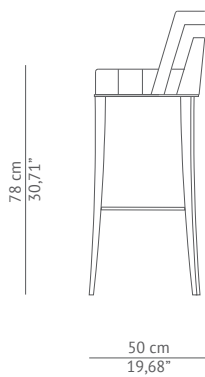

### DIMENSIONS

WIDTH	52 cm   20,47"
DEPTH	51 cm   20,07"
HEIGHT	102 cm   40,15"
SEAT HEIGHT	82 cm   32,28"
SEAT DEPTH	41 cm   16,14"

### FABRIC / LEATHER REQUEST

COM	2 mts   78,74" (Standard width 1,40mts   55")
COL	30,08 sq ft

### PACKAGING

DIMENSIONS	W 57 cm   22,44" D 57 cm   22,44" H 110 cm   43,31"
VOLUME	0,37m <sup>3</sup>   13,06ft <sup>3</sup>
WEIGHT	30kg   66,14 lbs