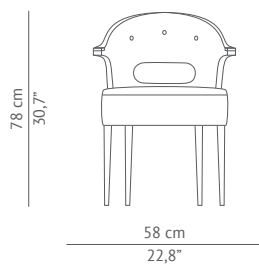

DIMENSIONS

WIDTH	57 cm 22,44"
DEPTH	62 cm 24,40"
HEIGHT	77 cm 30,31"
SEAT HEIGHT	50 cm 19,68"
SEAT DEPTH	47 cm 18,50"
ARMREST HEIGHT	66 cm 25,98"

MATERIALS

FABRIC	Cotton velvet
FABRIC REFERENCE	BB MOSS VIII - Colour 4
FABRIC NEEDED	2 mts 78,74" (Standard width 1,40mts 55")
LEGS	Painted in wenge colour
NAILS	Aged gold
DETAILS	Aged brass

FABRIC / LEATHER REQUEST

COM	2 mts 78,74" (Standard width 1,40mts 55")
COL	30,08 sq ft

PRODUCT OPTIONS

FABRIC	MOSS VIII-Colour 6
LEGS	Painted in wenge colour
NAILS	Aged gold
DETAILS	Aged brass

PACKAGING

DIMENSIONS	W 65 cm 25,6" D 62 cm 24,40" H 85 cm 33,46"
VOLUME	0,34 m ³ 12 ft ³
WEIGHT	35 kg 77,16 lbs