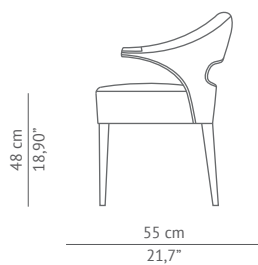

DIMENSIONS

WIDTH	57 cm 22,44"
DEPTH	62 cm 24,40"
HEIGHT	77 cm 30,31"
SEAT HEIGHT	50 cm 19,68"
SEAT DEPTH	47 cm 18,50"
ARMREST HEIGHT	66 cm 25,98"

MATERIALS

FABRIC	Cotton velvet
FABRIC REFERENCE	BB MOSS VIII - Colour 4
FABRIC NEEDED	2 mts 78,74" (Standard width 1,40mts 55")
LEGS	Painted in wenge colour
NAILS	Aged gold
DETAILS	Aged brass

FABRIC / LEATHER REQUEST

COM	2 mts 78,74" (Standard width 1,40mts 55")
COL	30,08 sq ft

PRODUCT OPTIONS

FABRIC	MOSS VIII-Colour 6
LEGS	Painted in wenge colour
NAILS	Aged gold
DETAILS	Aged brass

PACKAGING

DIMENSIONS	W 65 cm 25,6" D 62 cm 24,40" H 85 cm 33,46"
VOLUME	0,34 m ³ 12 ft ³
WEIGHT	35 kg 77,16 lbs