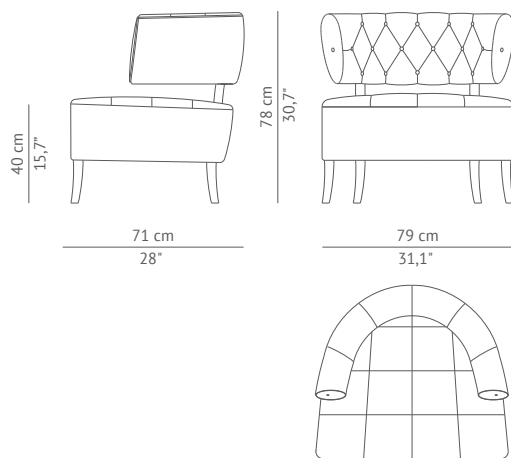

### DIMENSIONS

WIDTH	76 cm   29,90"
DEPTH	76 cm   29,90"
HEIGHT	80 cm   31,50"
SEAT HEIGHT	44 cm   17,30"
SEAT DEPTH	60 cm   23,60"

### PACKAGING

DIMENSIONS	W 90 cm   35,43" D 96 cm   37,79" H 85 cm   33,46"
VOLUME	0,73 m <sup>3</sup>   25,77 ft <sup>3</sup>
WEIGHT	45 kg   99,2 lb